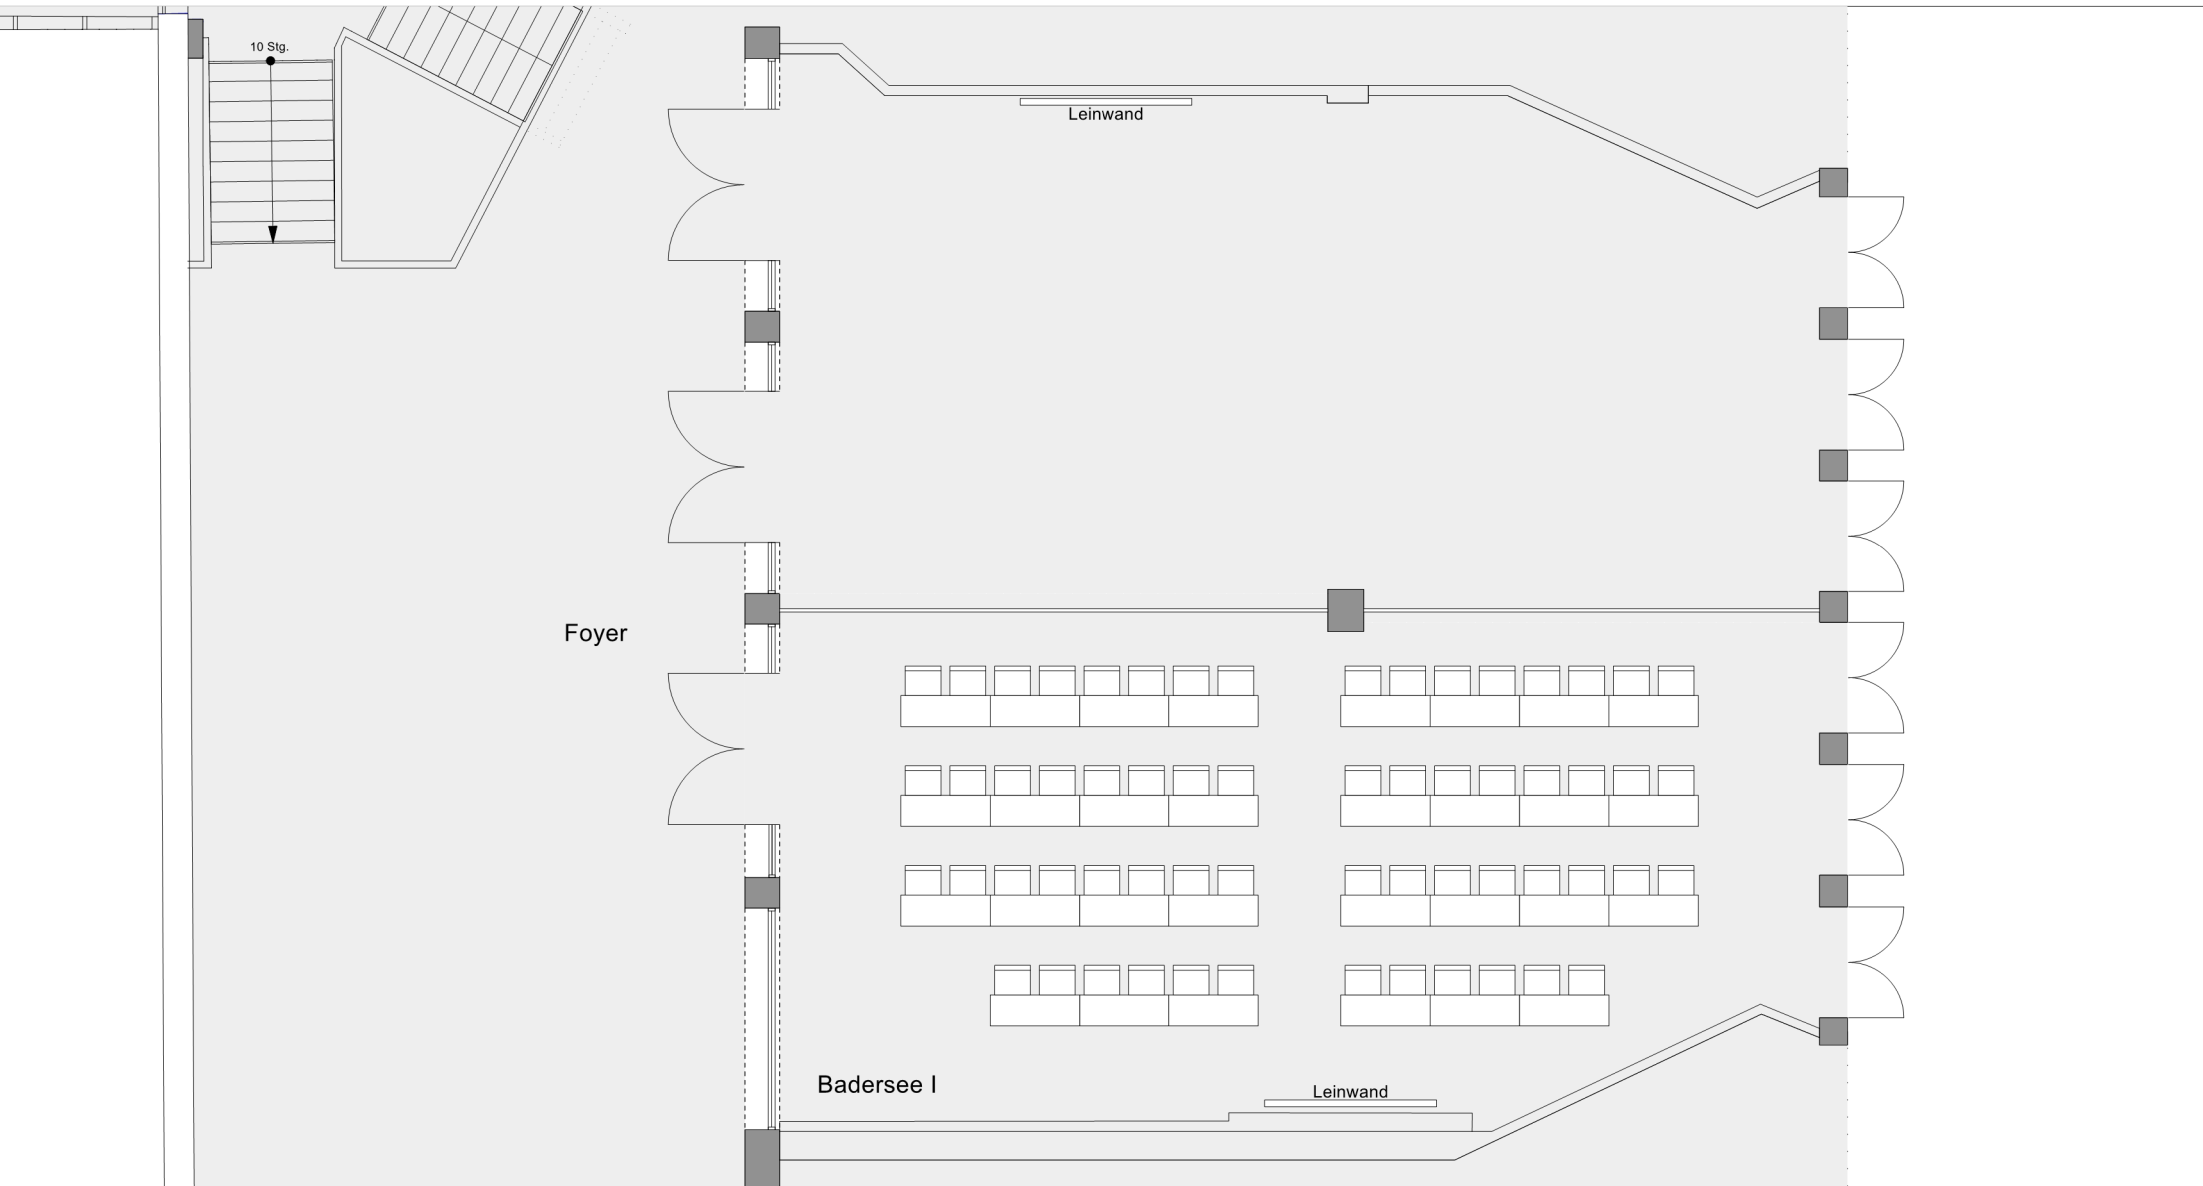

HOTEL AM BADERSEE

ZUGSPITZDORF GRAINAU

Floor:
Seehaus

Room:
Badersee

Setup:
Parliamentary

Persons:
60 Persons

Dream away, breathe in the atmosphere, be inspired and indulge your senses.
Welcome to Hotel am Badersee.